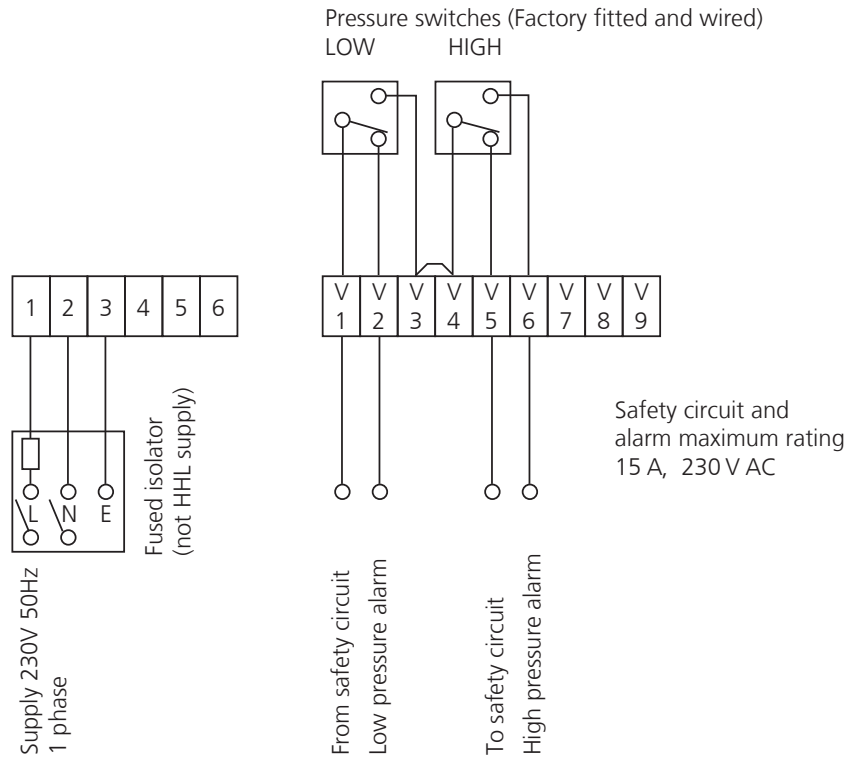

Chesil wiring diagrams

Site wiring details of standard Chesil pressurisation units

Site wiring details of electronic Chesil pressurisation units