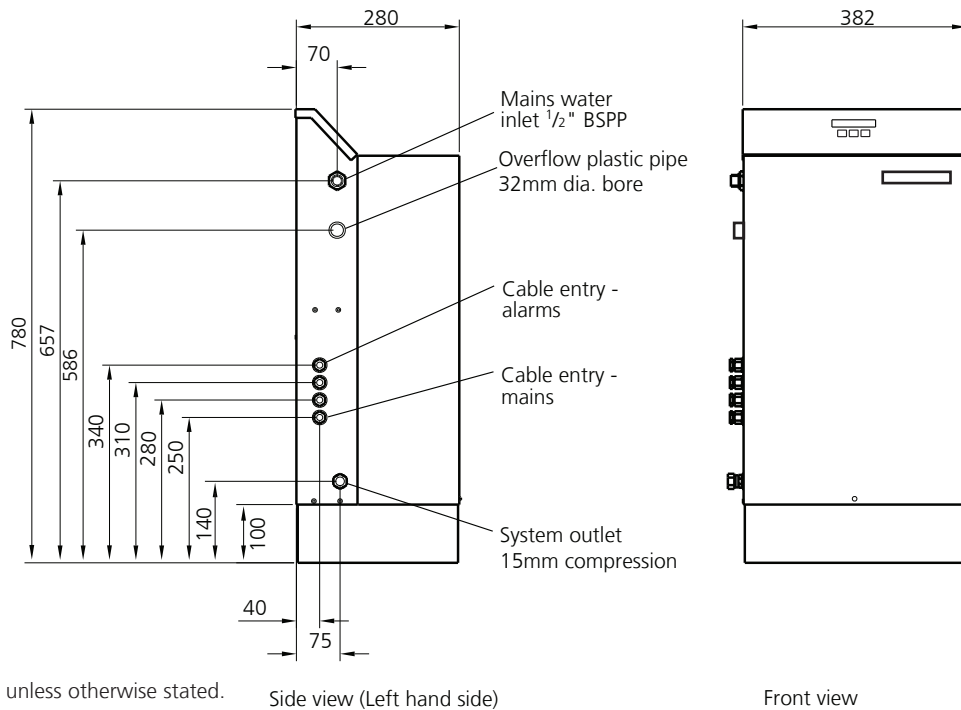

## Wall hung

Note: All dimensions in mm unless otherwise stated.

Side View (Left Hand Side)

Front View

## Floor standing

Note: All dimensions in mm unless otherwise stated.

Side view (Left hand side)

Front view

## Minimum recommended clearances for access and maintenance

	Wall hung models, clearance (mm)	Floor standing models, clearance (mm)
Top	100	300
Sides	100	100
Front	600	600
Bottom	450	-