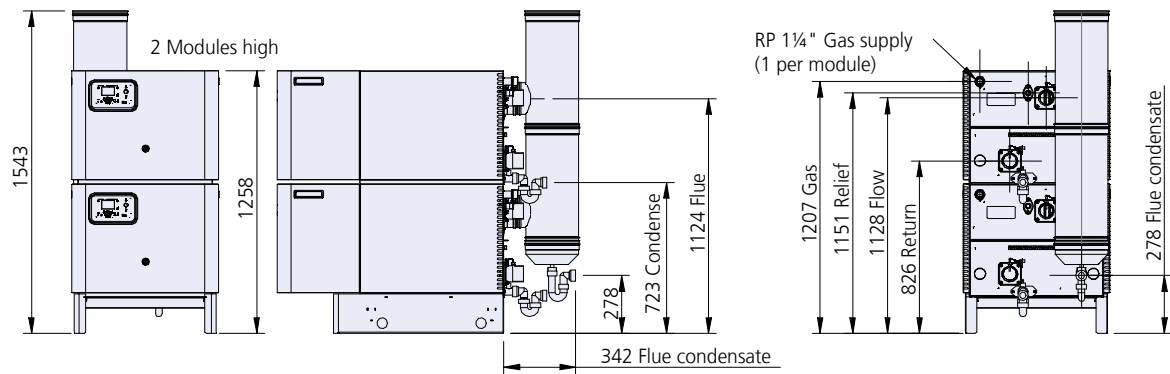

# Wessex ModuMax mk3 dimensions

Models WM97/97H, WM 97/194V, WM97/291V, WM116/116H,  
WM116/232V, WM116/348V  
97 and 116kW modules

\*Note: Rear clearance required when using Hamworthy pipe kits.

All dimensions in mm unless otherwise stated.

THREE HIGH MODEL

TWO HIGH MODEL

SINGLE MODULE

SPACING AND CLEARANCES

6

97-348

MODELS

kW  
OUTPUT

# Wessex ModuMax mk3 dimensions

Models WM147/147H, WM147/294V, WM147/441V, WM196/196H, WM196/392V, WM196/588V, WM254/254H, WM254/508V, WM258/762V  
**147, 196 and 254kW modules**

\*Note: Rear clearance required when using Hamworthy pipe kits.

All dimensions in mm unless otherwise stated.

THREE HIGH MODEL

TWO HIGH MODEL

SINGLE MODULE

SPACING AND CLEARANCES