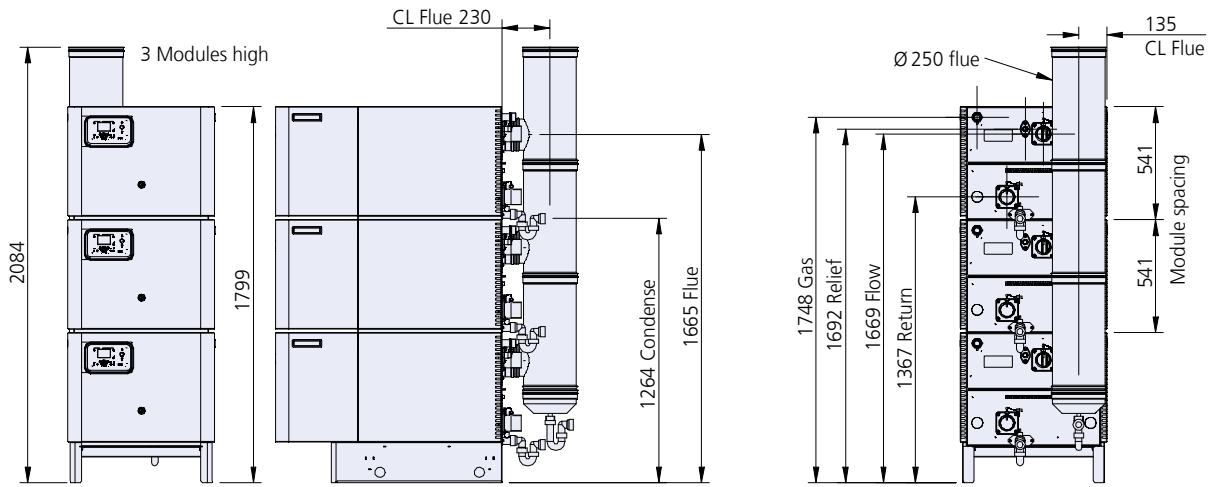

# Wessex ModuMax mk3 dimensions

Models WM97/97H, WM 97/194V, WM97/291V, WM116/116H,  
WM116/232V, WM116/348V  
97 and 116kW modules

\*Note: Rear clearance required when using Hamworthy pipe kits.

All dimensions in mm unless otherwise stated.

THREE HIGH MODEL

TWO HIGH MODEL

SINGLE MODULE

SPACING AND CLEARANCES

6

97-348

MODELS

kW  
OUTPUT

# Wessex ModuMax mk3 dimensions

Models WM147/147H, WM147/294V, WM147/441V, WM196/196H, WM196/392V, WM196/588V, WM254/254H, WM254/508V, WM258/762V  
**147, 196 and 254kW modules**

\*Note: Rear clearance required when using Hamworthy pipe kits.

All dimensions in mm unless otherwise stated.

THREE HIGH MODEL

TWO HIGH MODEL

SINGLE MODULE

SPACING AND CLEARANCES