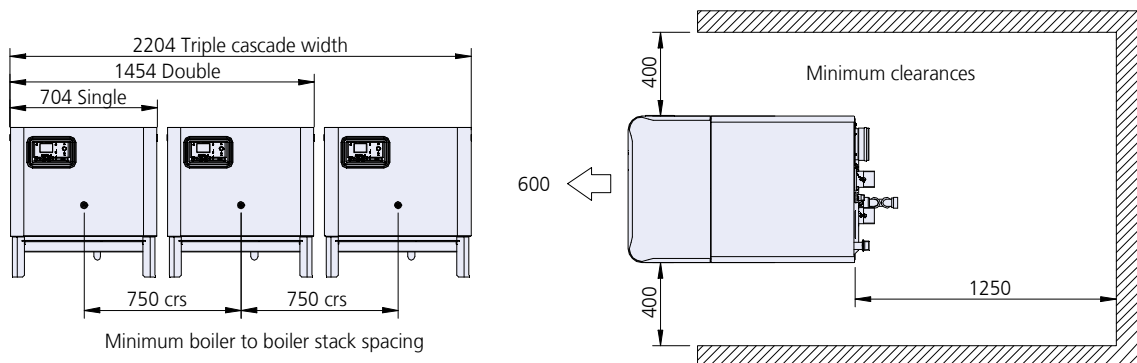

# Wessex ModuMax mk3 dimensions

Models WM97/97H, WM 97/194V, WM97/291V, WM116/116H,  
WM116/232V, WM116/348V  
97 and 116kW modules

\*Note: Rear clearance required when using Hamworthy pipe kits.

All dimensions in mm unless otherwise stated.

THREE HIGH MODEL

TWO HIGH MODEL

SINGLE MODULE

SPACING AND CLEARANCES

6

97-348

MODELS

kW  
OUTPUT

# Wessex ModuMax mk3 dimensions

Models WM147/147H, WM147/294V, WM147/441V, WM196/196H, WM196/392V, WM196/588V, WM254/254H, WM254/508V, WM258/762V  
**147, 196 and 254kW modules**

\*Note: Rear clearance required when using Hamworthy pipe kits.

All dimensions in mm unless otherwise stated.

THREE HIGH MODEL

TWO HIGH MODEL

SINGLE MODULE

SPACING AND CLEARANCES