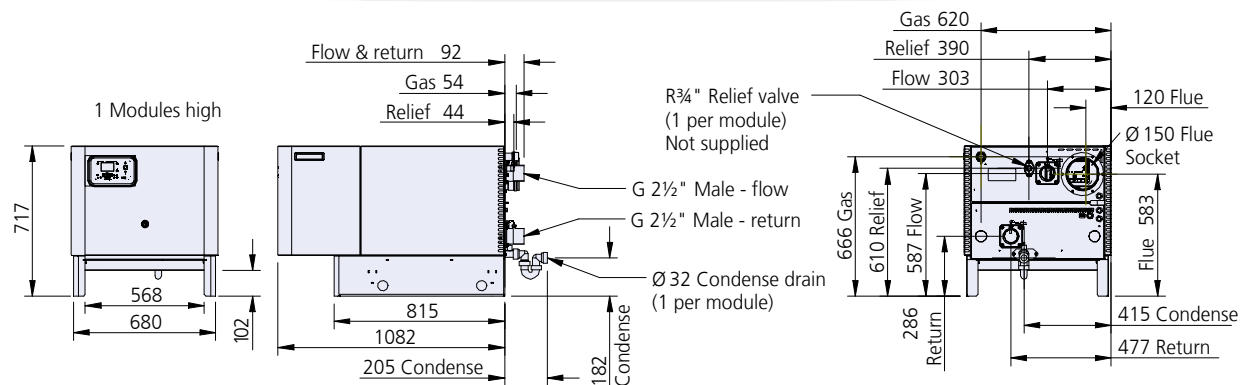

# Wessex ModuMax mk3 dimensions

Models WM97/97H, WM 97/194V, WM97/291V, WM116/116H,  
WM116/232V, WM116/348V  
97 and 116kW modules

\*Note: Rear clearance required when using Hamworthy pipe kits.

All dimensions in mm unless otherwise stated.

THREE HIGH MODEL

TWO HIGH MODEL

SINGLE MODULE

SPACING AND CLEARANCES

6

97-348

MODELS

kW  
OUTPUT

# Wessex ModuMax mk3 dimensions

Models WM147/147H, WM147/294V, WM147/441V, WM196/196H, WM196/392V, WM196/588V, WM254/254H, WM254/508V, WM258/762V  
**147, 196 and 254kW modules**

\*Note: Rear clearance required when using Hamworthy pipe kits.

All dimensions in mm unless otherwise stated.

THREE HIGH MODEL

TWO HIGH MODEL

SINGLE MODULE

SPACING AND CLEARANCES