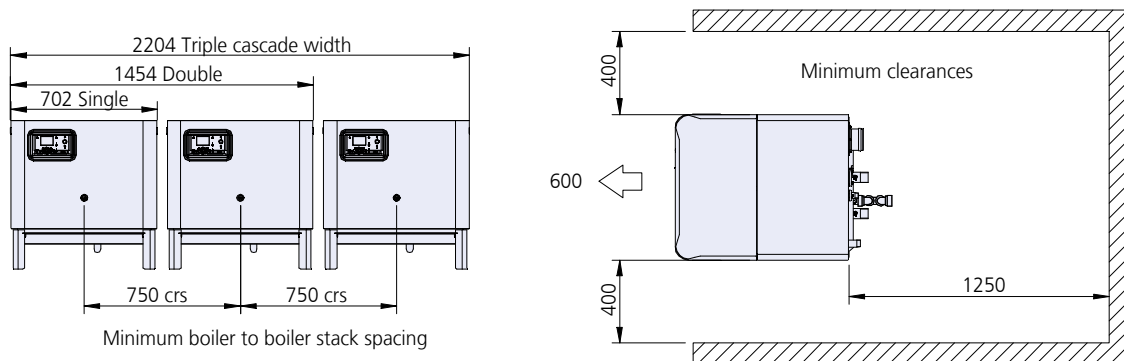

# Wessex ModuMax mk3 dimensions

Models WM97/97H, WM 97/194V, WM97/291V, WM116/116H,  
WM116/232V, WM116/348V  
97 and 116kW modules

\*Note: Rear clearance required when using Hamworthy pipe kits.

All dimensions in mm unless otherwise stated.

THREE HIGH MODEL

TWO HIGH MODEL

SINGLE MODULE

SPACING AND CLEARANCES

6

97-348

MODELS

kW  
OUTPUT

# Wessex ModuMax mk3 dimensions

Models WM147/147H, WM147/294V, WM147/441V, WM196/196H, WM196/392V, WM196/588V, WM254/254H, WM254/508V, WM258/762V  
**147, 196 and 254kW modules**

\*Note: Rear clearance required when using Hamworthy pipe kits.

All dimensions in mm unless otherwise stated.

THREE HIGH MODEL

TWO HIGH MODEL

SINGLE MODULE

SPACING AND CLEARANCES