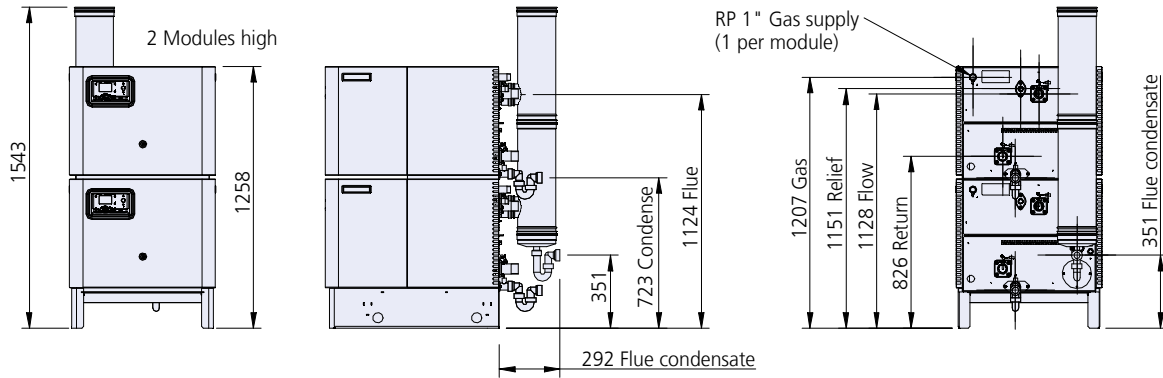

# Wessex ModuMax mk3 dimensions

Models WM97/97H, WM 97/194V, WM97/291V, WM116/116H,  
WM116/232V, WM116/348V  
97 and 116kW modules

\*Note: Rear clearance required when using Hamworthy pipe kits.

All dimensions in mm unless otherwise stated.

THREE HIGH MODEL

TWO HIGH MODEL

SINGLE MODULE

SPACING AND CLEARANCES

6

97-348

MODELS

kW  
OUTPUT

# Wessex ModuMax mk3 dimensions

Models WM147/147H, WM147/294V, WM147/441V, WM196/196H, WM196/392V, WM196/588V, WM254/254H, WM254/508V, WM258/762V  
**147, 196 and 254kW modules**

\*Note: Rear clearance required when using Hamworthy pipe kits.

All dimensions in mm unless otherwise stated.

THREE HIGH MODEL

TWO HIGH MODEL

SINGLE MODULE

SPACING AND CLEARANCES