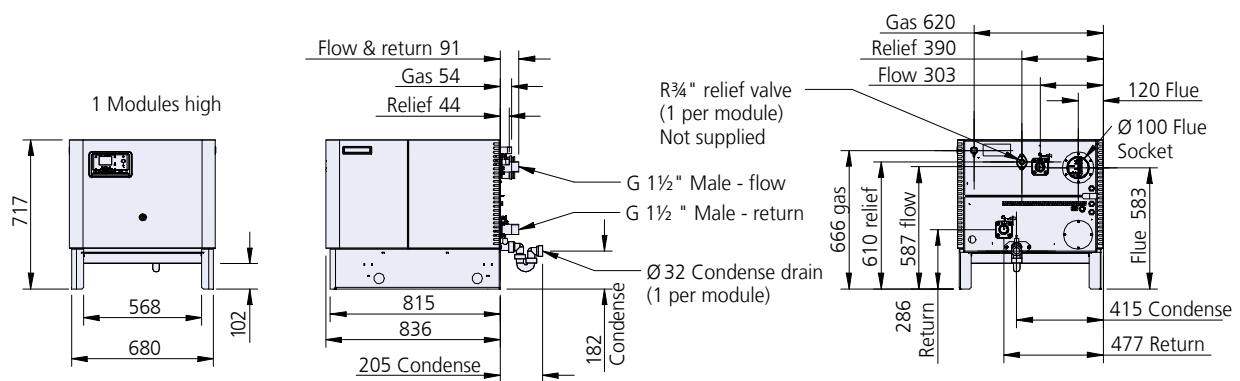

# Wessex ModuMax mk3 dimensions

Models WM97/97H, WM 97/194V, WM97/291V, WM116/116H,  
WM116/232V, WM116/348V  
97 and 116kW modules

\*Note: Rear clearance required when using Hamworthy pipe kits.

All dimensions in mm unless otherwise stated.

THREE HIGH MODEL

TWO HIGH MODEL

SINGLE MODULE

SPACING AND CLEARANCES

6

97-348

MODELS

kW  
OUTPUT

# Wessex ModuMax mk3 dimensions

Models WM147/147H, WM147/294V, WM147/441V, WM196/196H, WM196/392V, WM196/588V, WM254/254H, WM254/508V, WM258/762V  
**147, 196 and 254kW modules**

\*Note: Rear clearance required when using Hamworthy pipe kits.

All dimensions in mm unless otherwise stated.

THREE HIGH MODEL

TWO HIGH MODEL

SINGLE MODULE

SPACING AND CLEARANCES