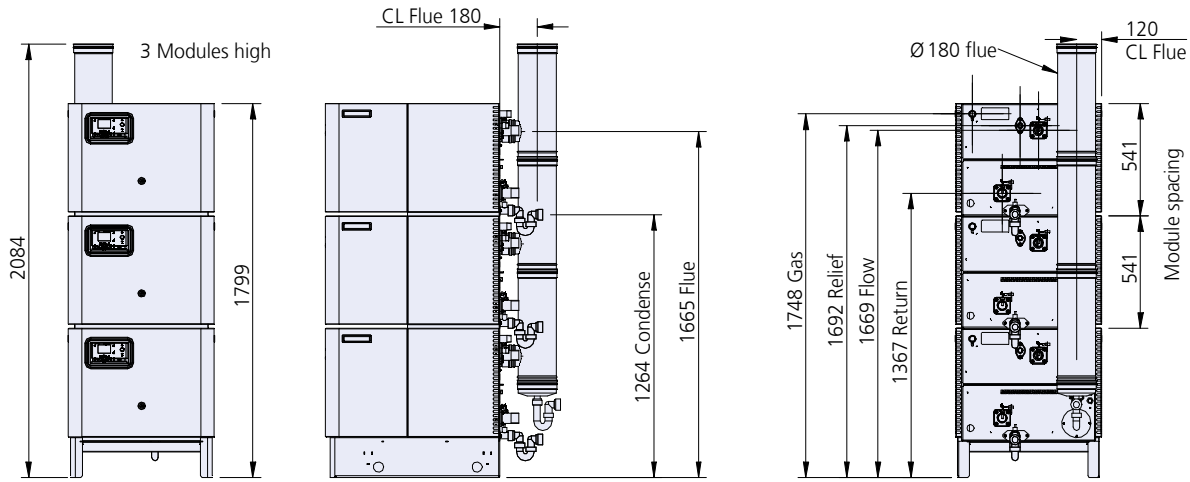

# Wessex ModuMax mk3 dimensions

Models WM97/97H, WM 97/194V, WM97/291V, WM116/116H,  
WM116/232V, WM116/348V  
97 and 116kW modules

\*Note: Rear clearance required when using Hamworthy pipe kits.

All dimensions in mm unless otherwise stated.

THREE HIGH MODEL

TWO HIGH MODEL

SINGLE MODULE

SPACING AND CLEARANCES

6

97-348

MODELS

kW  
OUTPUT

# Wessex ModuMax mk3 dimensions

Models WM147/147H, WM147/294V, WM147/441V, WM196/196H, WM196/392V, WM196/588V, WM254/254H, WM254/508V, WM258/762V  
**147, 196 and 254kW modules**

\*Note: Rear clearance required when using Hamworthy pipe kits.

All dimensions in mm unless otherwise stated.

THREE HIGH MODEL

TWO HIGH MODEL

SINGLE MODULE

SPACING AND CLEARANCES