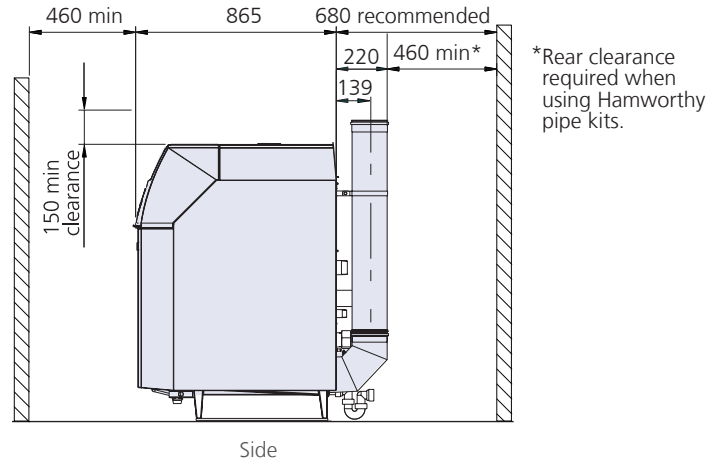

Purewell Variheat mk2 dimensions

Boilers without pipe kits

Dimensions mm	Ref.	PV70c, PV95c, PV110c	PV140c, PV180c
Flow connection	A	647	775

Note: Do not run trunking or pipework across the top of the boiler. Access is required top and front for servicing.