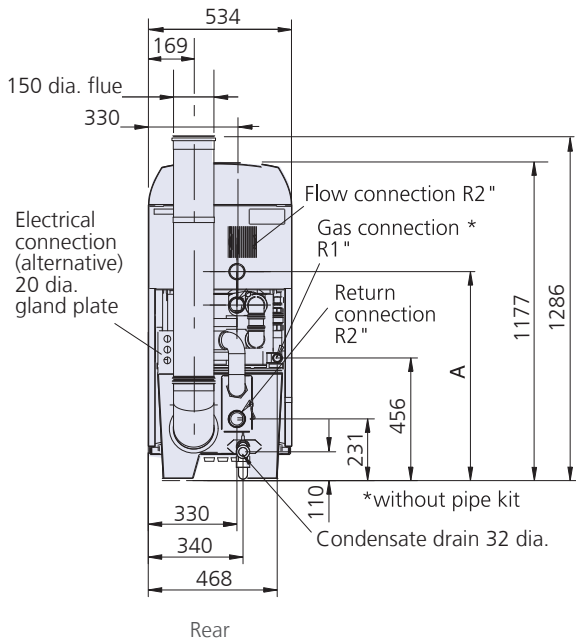

Purewell Variheat mk2 dimensions

Boilers without pipe kits

Dimensions mm	Ref.	PV70c, PV95c, PV110c	PV140c, PV180c
Flow connection	A	647	775

Note: Do not run trunking or pipework across the top of the boiler. Access is required top and front for servicing.